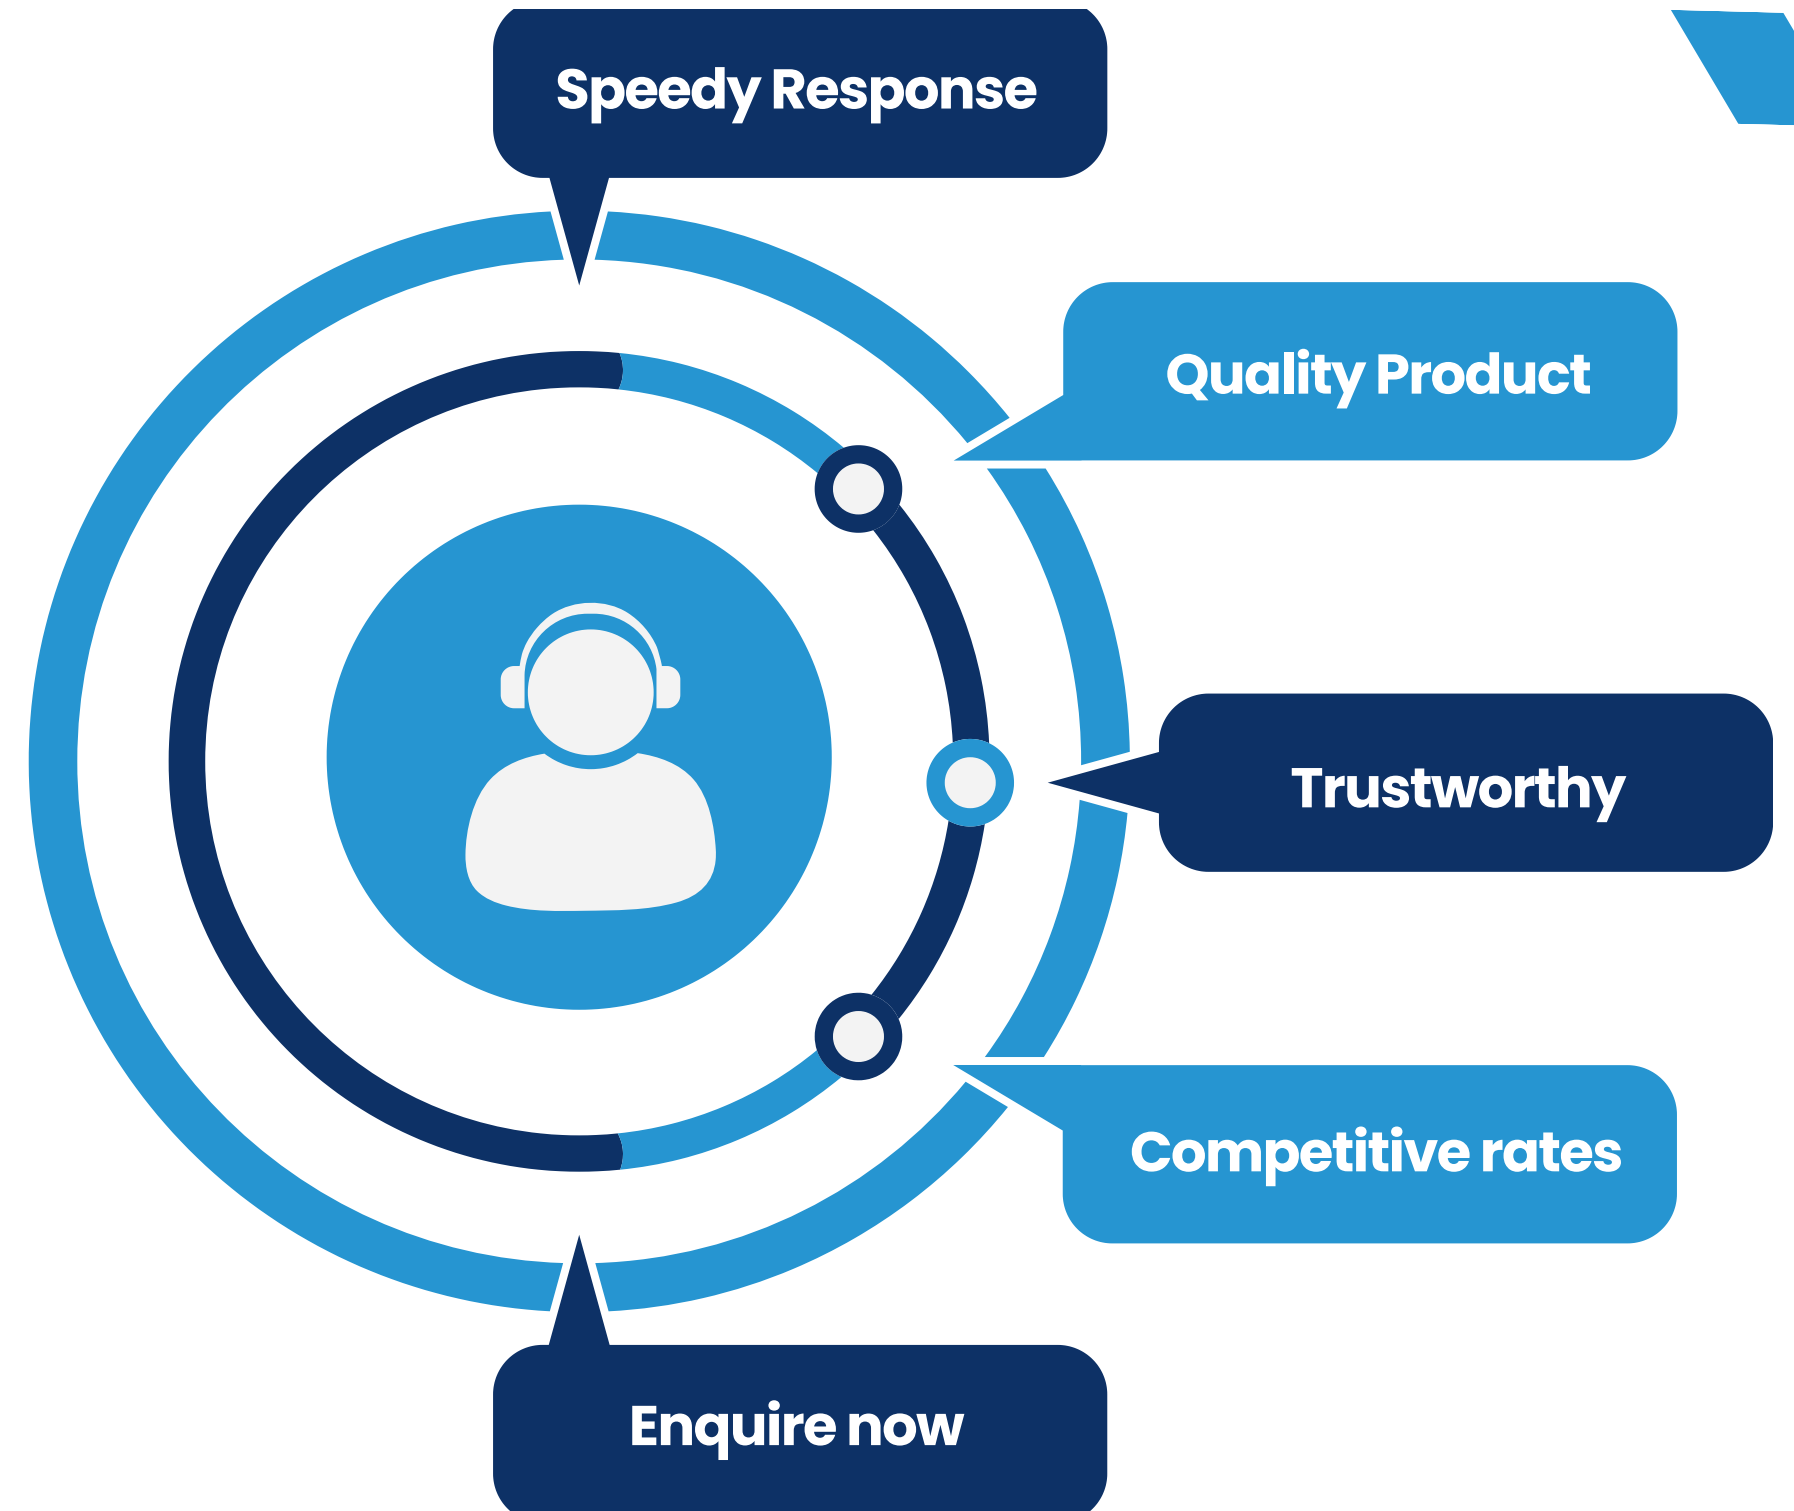

WARRANTY

One Industrial offers a 12-month exclusive warranty covering manufacturing defects on all our parts. All warranty claims are for manufacturing defects only.

Enjoy a hassle-free warranty claim experience